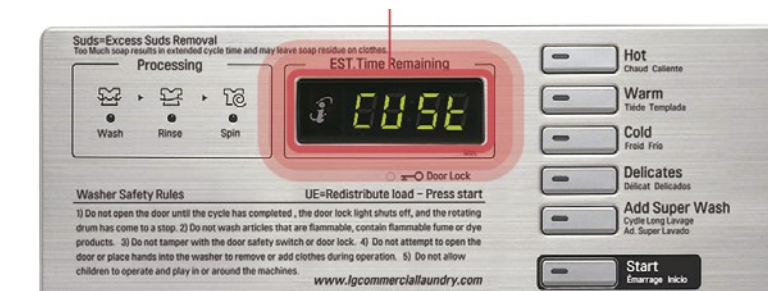

HYGIENE PROGRAM

A customized washing program ensures complete disinfection and the best washing performance.